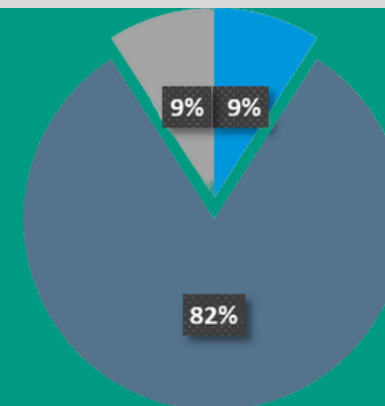

Risk - Compliance - Audit Security

- Project Manager
- Project Coordinator

Project Management

How long does it take to ISM alumni to find a full-time job after the graduation?

- I did not search for a full-time job (self employment)
- I had a full-time job already before my graduation.
- I found the full-time job right after the graduation.