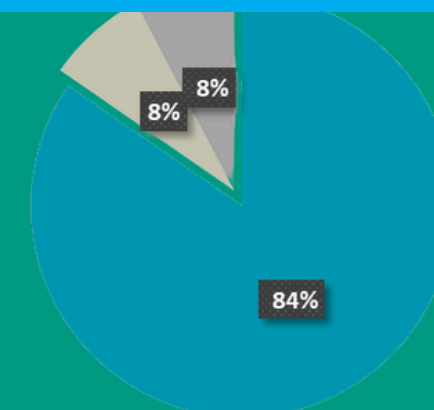

Type of Employment

- Full-time employment
- Self-employment
- Freelance or contractor